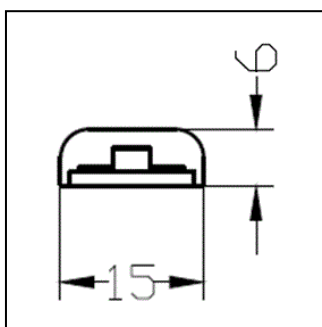

LUXALL®
SHAPING YOUR LIGHT

Profili LED flessibili con luminosità puntiforme, realizzati in elastomero silconico co-estruso, termoisolante (Heatless) con circuiti e LED di alta qualità.

Il materiale silconico trasparente di protezione è flessibile e quindi facilmente adattabile a molte superfici, inoltre possiede una eccellente resistenza ai raggi solari (UV-IR) e agli agenti atmosferici. Dotted può essere tagliato e giuntato, seguendo le apposite istruzioni, nelle più svariate composizioni. Luce brillante, resistenza all'acqua, facilità di installazione, bassi consumi, lunga vita del sistema manutenzione quasi inesistente, sono le caratteristiche principali di questo innovativo prodotto.

LED flexible profiles with point brightness, realized in co-extruded silicone rubber with thermo-dissipating (Heatless) and LED circuits of high quality.

The transparent silicone protective material is flexible and therefore easy-fitting to many surfaces, moreover it has outstanding resistance to sunlight (UV-IR), weathering and atmospheric agents. Dotted can be cut and jointed, following the instructions, to make a vast array of compositions. Brilliant light, water resistance, easy installation, low consumption, long life, minimal maintenance, are the main features of this innovative product.

DOTTED ROUND TOP LED SMD 3528 WHITE

HEATLESS®

MONOCROMATICO / MONOCHROMATIC

LED/MT LED/MT	VOLT Vdc VOLT Vdc	TIPO LED TYPE OF LED	WATT/ MT WATT/ MT	FASCIO BEAM	COLORE LUCE LED** LED LIGHT COLOR**	UNITA' DI TAGLIO CUTTING UNIT	LUMEN/ MT LUMEN/ MT	LUMEN/ W LUMEN/ W
30LED/mt	24V*	TOP LED 3528 SUPER BRIGHTNESS	3,6W	120°	Bianco Caldo 3200K Bianco Neutro 4200K Bianco Freddo 5800K Warm White 3200K Neutral White 4200K Cold White 5800K	200mm (24V) 100mm (12V)	180 lm 200 lm 220 lm	50,00 lm 55,50 lm 61,1 lm
60LED/mt	24V*	TOP LED 3528 SUPER BRIGHTNESS	7,2W	120°	Bianco Caldo 3200K Bianco Neutro 4200K Bianco Freddo 5800K Warm White 3200K Neutral White 4200K Cold White 5800K	100mm (24V) 50mm (12V)	360 lm 380 lm 400 lm	50,00 lm 52,78 lm 55,58 lm
120LED/mt	24V*	TOP LED 3528 SUPER BRIGHTNESS	14,4W	120°	Bianco Caldo 3200K Bianco Neutro 4200K Bianco Freddo 5800K Warm White 3200K Neutral White 4200K Cold White 5800K	50mm (24V) 25mm (12V)	760 lm 800 lm 840 lm	52,78 lm 55,56 lm 58,33 lm

*12V a richiesta - on request