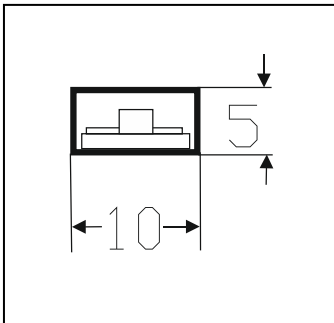

**DOTTED SQUARE TOP**  
**LED SMD 3528 WHITE**

**HEATLESS®**

**MONOCROMATICO / MONOCHROMATIC**

LED/MT LED/MT	VOLT Vdc VOLT Vdc	TIPO LED TYPE OF LED	WATT/ MT WATT/ MT	FASCIO BEAM	COLORE LUCE LED** LED LIGHT COLOR**	UNITA' DI TAGLIO CUTTING UNIT	LUMEN/ MT LUMEN/ MT	LUMEN/ W LUMEN/ W
30LED/mt	24V*	TOP LED 3528 SUPER BRIGHTNESS	3,6W	120°	Bianco Caldo 3200K Bianco Neutro 4200K Bianco Freddo 5800K Warm White 3200K Neutral White 4200K Cold White 5800K	200mm (24V)	180 lm 200 lm	50,00 lm 55,50 lm
						100mm (12V)	220 lm	61,1 lm
60LED/mt	24V*	TOP LED 3528 SUPER BRIGHTNESS	7,2W	120°	Bianco Caldo 3200K Bianco Neutro 4200K Bianco Freddo 5800K Warm White 3200K Neutral White 4200K Cold White 5800K	100mm (24V)	360 lm 380 lm	50,00 lm 52,78 lm
						50mm (12V)	400 lm	55,58 lm
120LED/mt	24V*	TOP LED 3528 SUPER BRIGHTNESS	14,4W	120°	Bianco Caldo 3200K Bianco Neutro 4200K Bianco Freddo 5800K Warm White 3200K Neutral White 4200K Cold White 5800K	50mm (24V)	760 lm 800 lm	52,78 lm 55,56 lm
						25mm (12V)	840 lm	58,33 lm